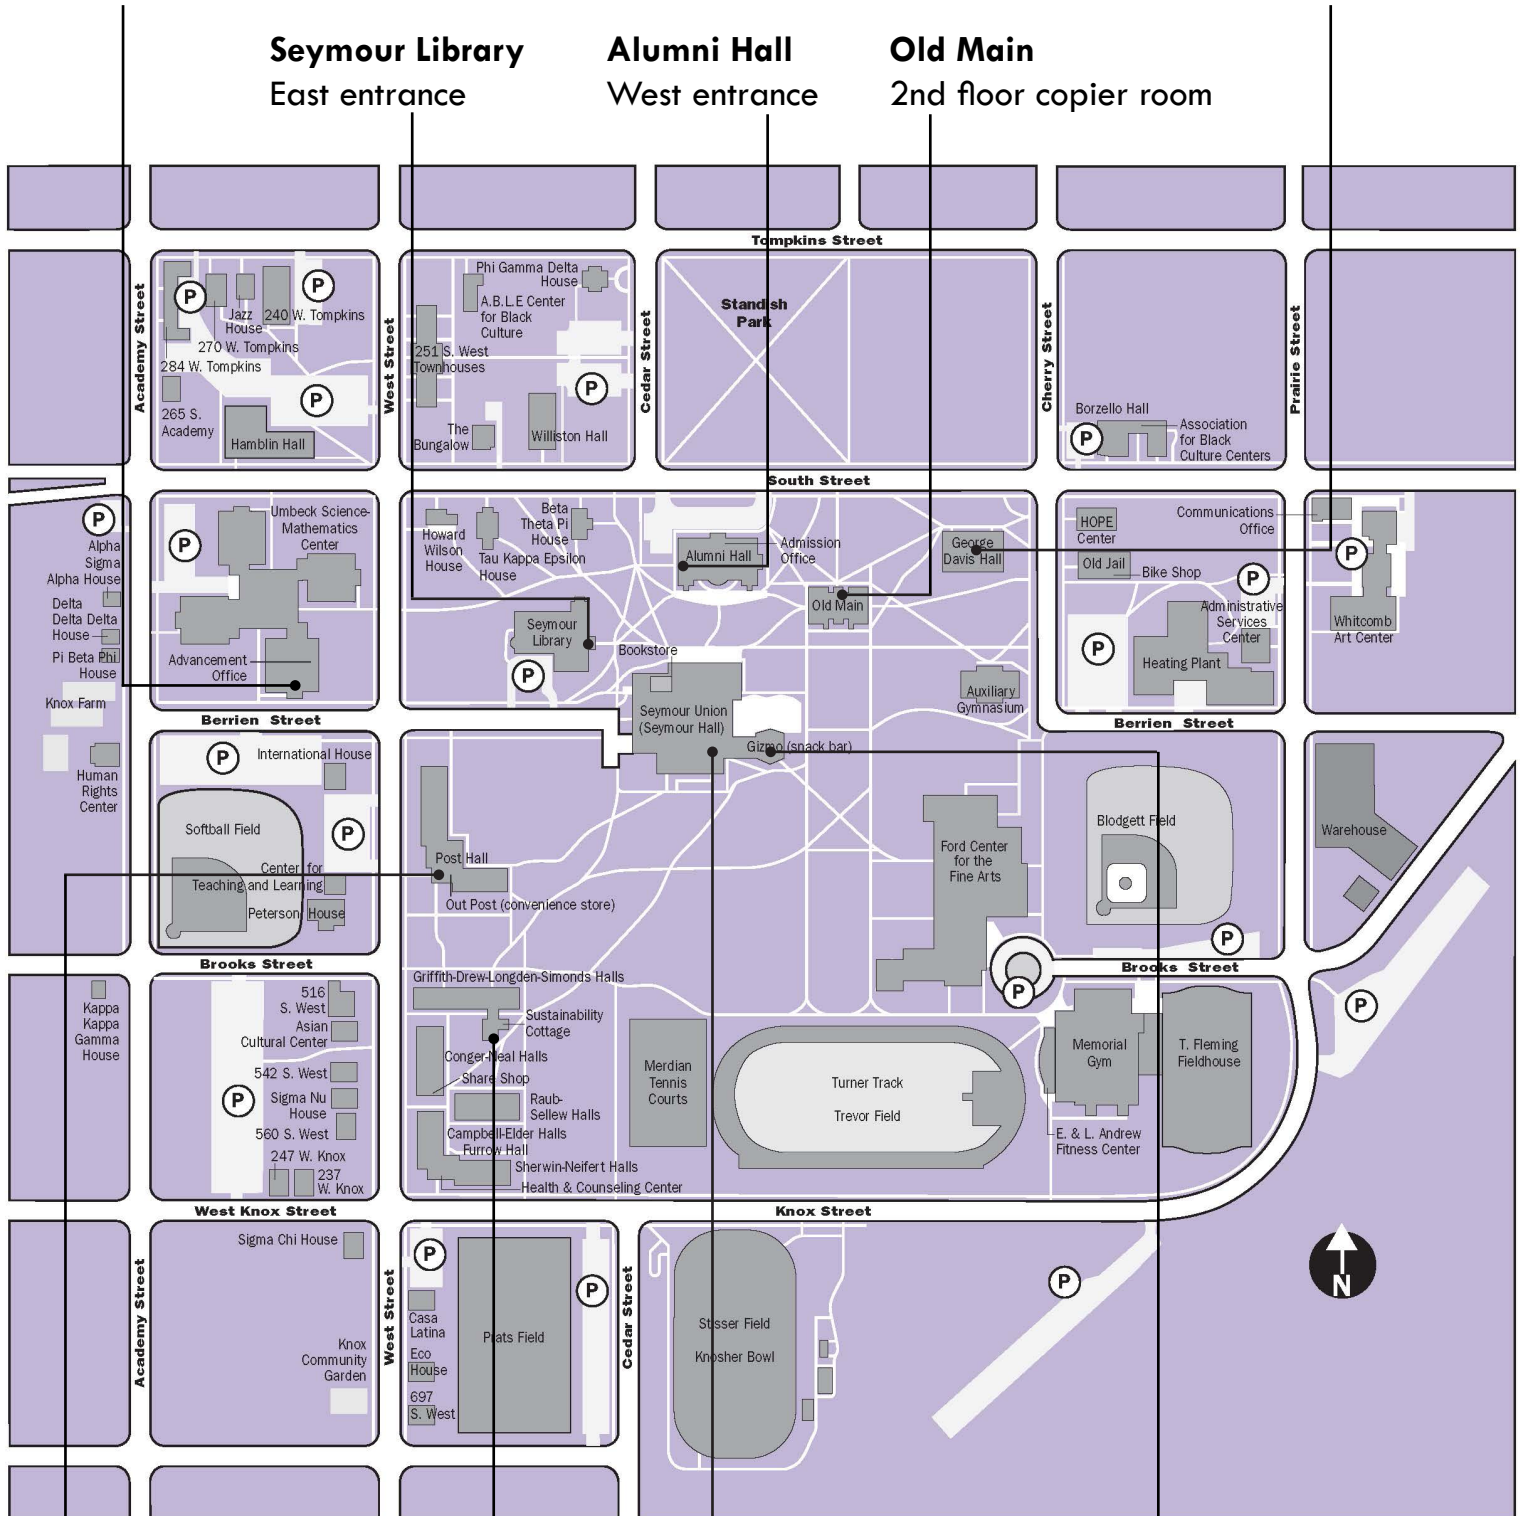

Clothing and Textiles

Where: Share Shop during open hours (Thurs, Fri, Sat - 4 - 6:30 pm). Worn, satined, and damaged textiles are brought to a textile recycling company.

Collection bins located in most of the campus buildings, such as the Library lobby and basement of Alumni Hall.

SMC

E-wing basement

GDH

2nd floor copier room

Post Hall
Lobby

Sustainability Cottage
Communal space

Seymour Union
Stairway landing lobby

Gizmo
On top of waste station
**foil wrappers only*